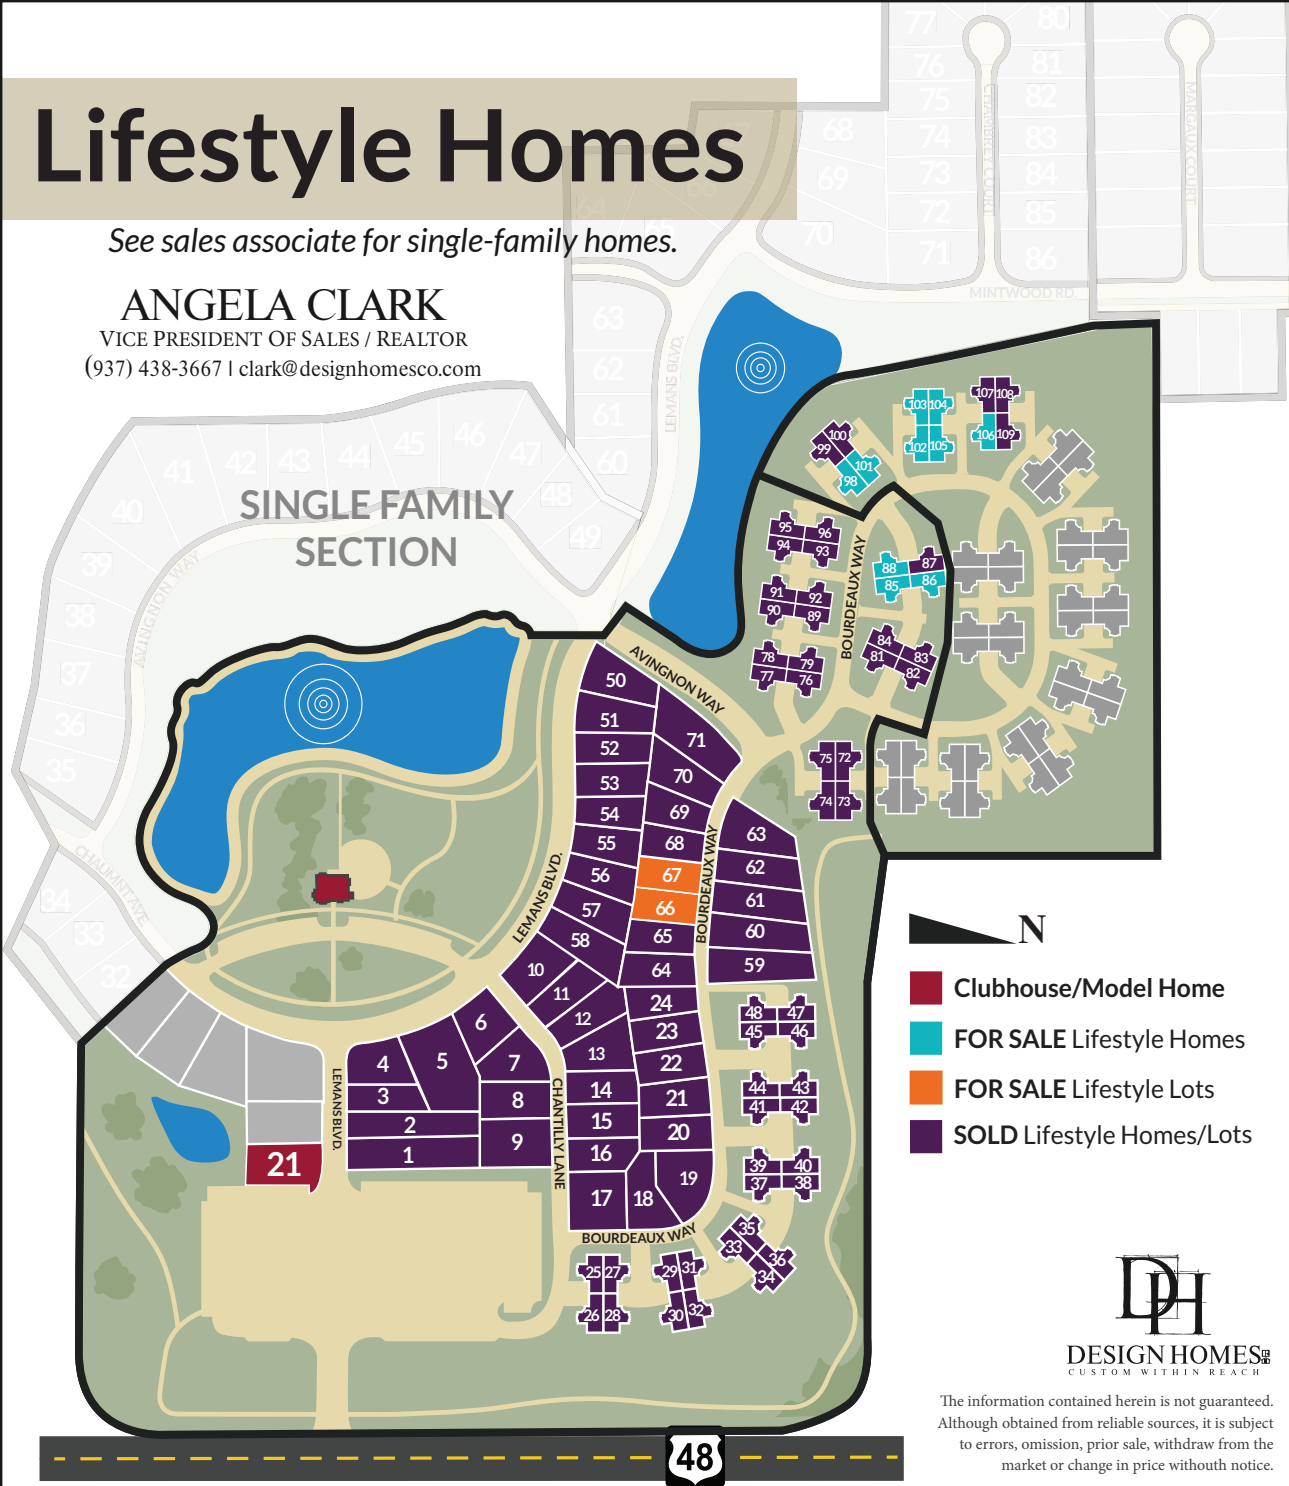

Single Family Homes

See sales associate for Lifestyle homes.

SINGLE FAMILY

LOT	PRICE	ACRE	DESCRIPTION
75	\$59,900	.25	Single Family
81	\$58,900	.23	Single Family
87	\$64,900	.35	Daylight / LWO*
88	\$479,900	.24	HOME FOR SALE
89	\$61,900	.24	Daylight / LWO*
90	\$61,900	.24	Daylight / LWO*
91	\$61,900	.24	Daylight / LWO*
92	\$64,900	.23	Daylight / LWO*
95	\$80,900	.45	Daylight
96	\$72,900	.35	Daylight
97	\$64,900	.23	Daylight
98	\$59,900	.24	Daylight**
99	\$59,900	.24	Daylight**
100	\$59,900	.24	Daylight**
101	\$409,900	.24	HOME FOR SALE
102	\$64,900	.35	Daylight**
103	\$68,900	.27	Daylight / LWO*
104			SALE PENDING
105	\$69,900	.28	Daylight / LWO*

Last Updated: 01.04.18

*LWO - Landing Walk-Out

**Daylight - 3' instead of 4' Daylight windows

Continue for Lifestyle Section...

Lifestyle Homes

See sales associate for single-family homes.

ANGELA CLARK

VICE PRESIDENT OF SALES / REALTOR
(937) 438-3667 | clark@designhomescos.com

- Clubhouse/Model Home
- FOR SALE Lifestyle Homes
- FOR SALE Lifestyle Lots
- SOLD Lifestyle Homes/Lots

The information contained herein is not guaranteed. Although obtained from reliable sources, it is subject to errors, omission, prior sale, withdraw from the market or change in price without notice.

Last Updated: 01.04.18

	LOT	PRICE	ACRE	DESCRIPTION
LIFESTYLE	66	\$59,900	.16	Lifestyle Patio
	67	\$59,900	.16	Lifestyle Patio
	85	\$249,900		HOME FOR SALE
	86	\$249,900		HOME FOR SALE
	87			SALE PENDING
	88	\$249,900		HOME FOR SALE
	98	\$259,900		HOME FOR SALE
	99			SALE PENDING
	100			SALE PENDING
	101	\$259,900		HOME FOR SALE
	102	\$259,900		HOME FOR SALE
	103	\$269,900		HOME FOR SALE
	104	\$269,900		HOME FOR SALE
	105	\$259,900		HOME FOR SALE
106	\$309,900		HOME FOR SALE	
107			SALE PENDING	
108			SALE PENDING	
109			SALE PENDING	