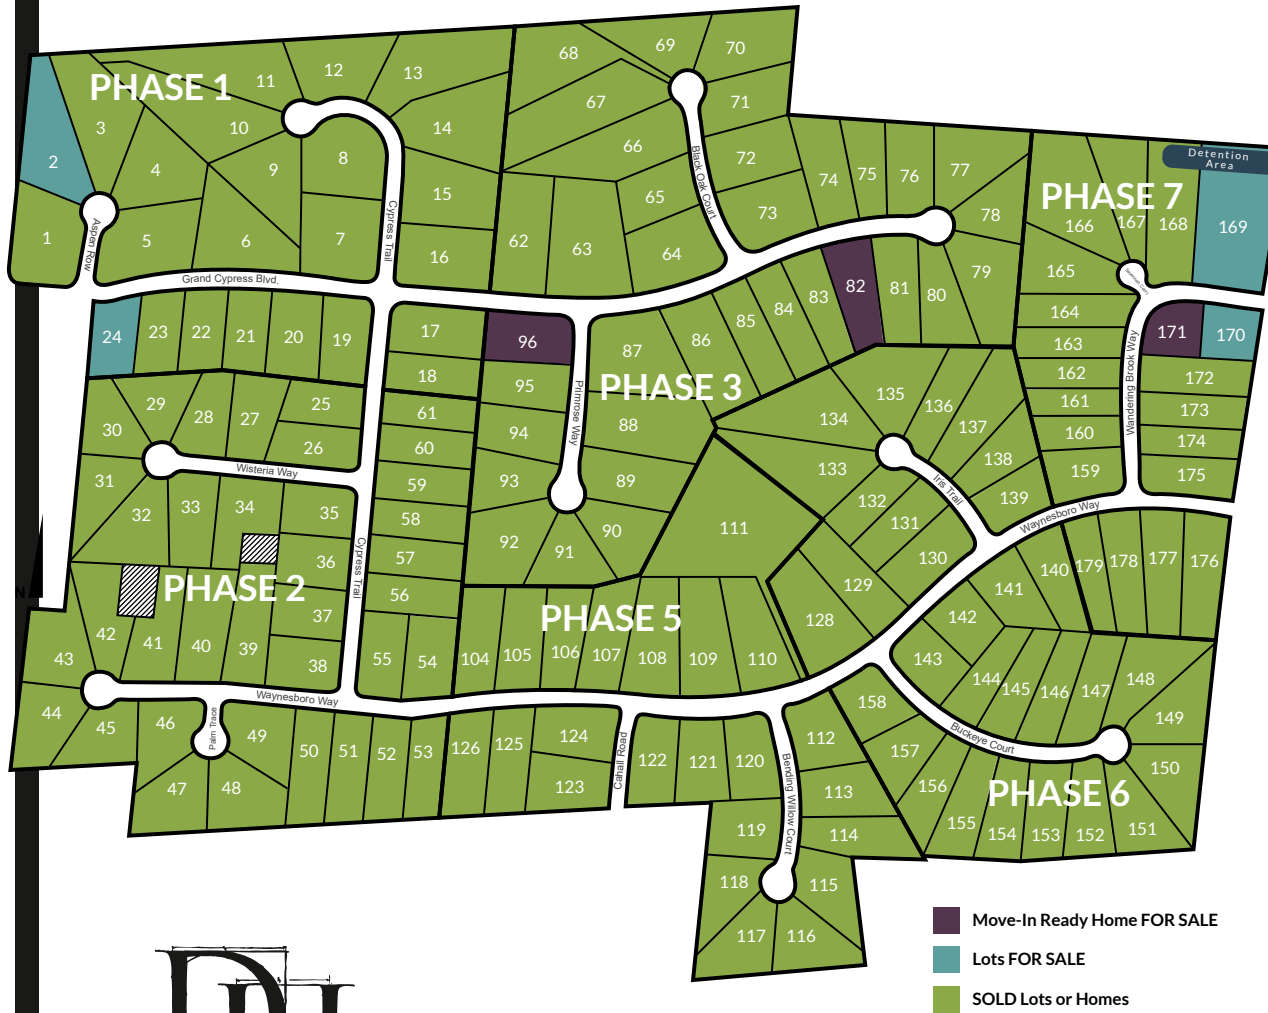

For Covenants and Restrictions of each Phase, please go to www.designhomesco.com, click "Communities" and follow the link to Cypress Ridge.

LOT	PRICE	ACRE	DESCRIPTION
2	\$59,900	1.75	Cul-De Sac, Treelined
24	\$89,900	1.00	
82	\$675,000	1.15	HOME FOR SALE
96	\$719,900	1.20	HOME FOR SALE
169	\$59,900	1.91	+
170	\$69,900	1.04	
171	\$669,900	1.05	HOME FOR SALE